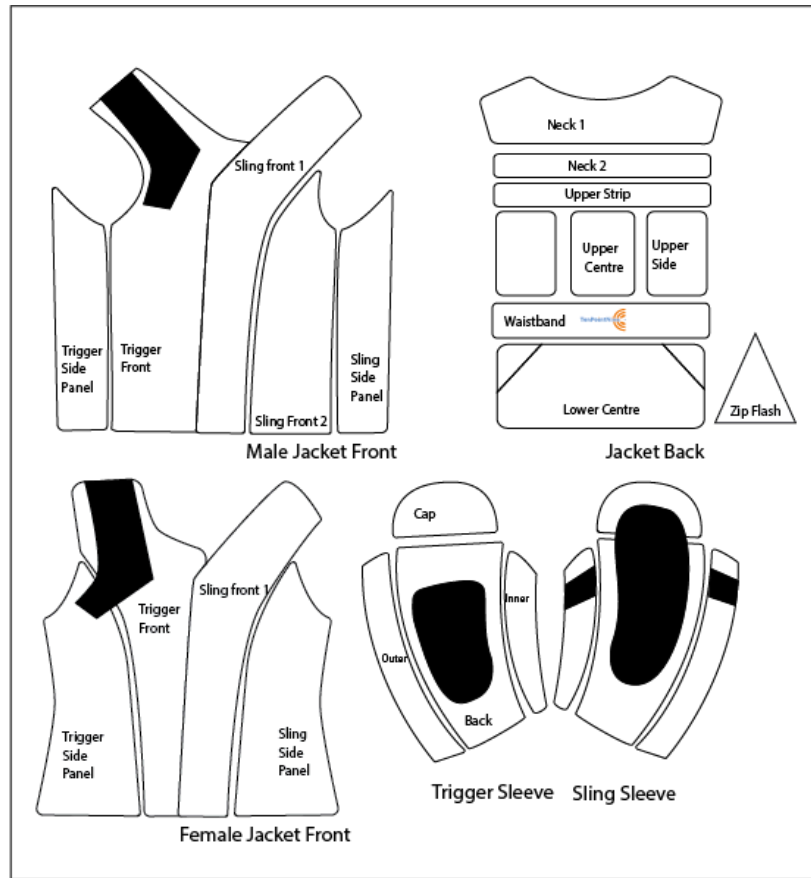

FBS Panels Form

FRONT	SLEEVES	BACK	
Sling Front 1 /Button hole stand	Sling Sleeve	Neck 1	
Sling front 2 (male fit only)	Cap	Neck 2	
Trigger front/Button Mount	Back	Upper Strip	
Sling side panel	Outer	Top Panel Centre	
Trigger side panel	Inner	Top Panel Side	
	Trigger Sleeve	Waistband	
	Cap	Lower panel side	
	Back	Lower Panel centre	
	Outer		
	Inner	Trim	