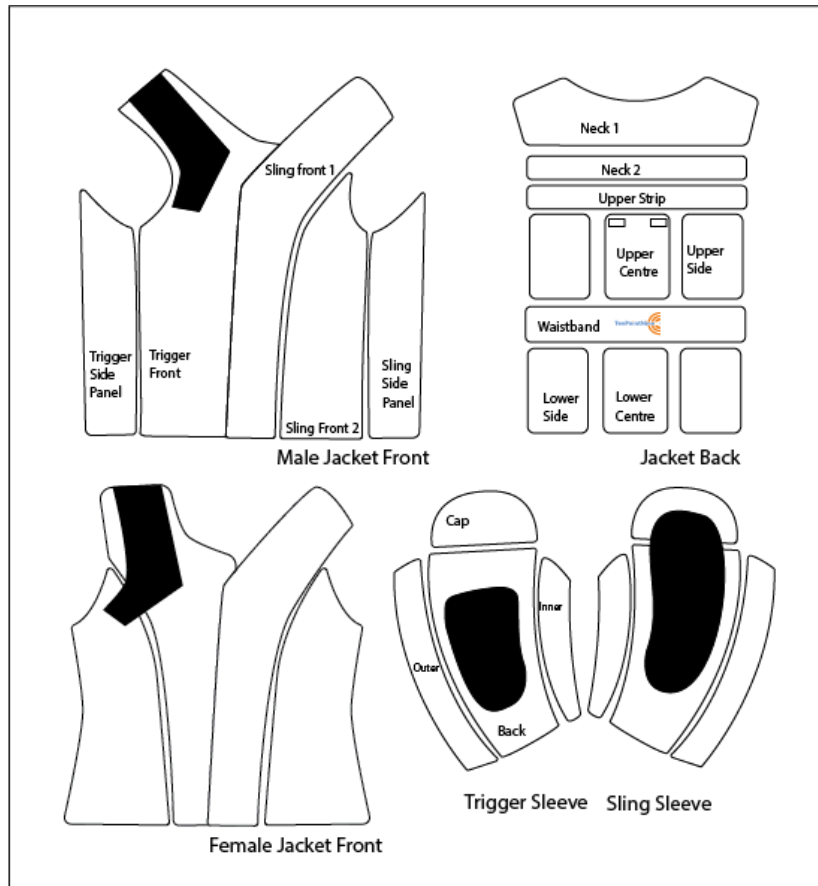

SF Panels Form

FRONT	SLEEVES	BACK	
Sling Front 1 /Button hole stand	Sling Sleeve	Neck 1	
Sling front 2 (male fit only)	Cap	Neck 2	
Trigger front/Button Mount	Back	Upper Strip	
Sling side panel	Outer	Top Panel Centre	
Trigger side panel	Inner	Top Panel Side	
	Trigger Sleeve	Waistband	
	Cap	Lower panel side	
	Back	Lower Panel centre	
	Outer		
	Inner	Trim	
		Competition Tags	